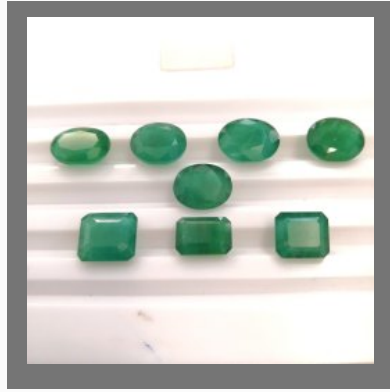

Emrald Panna